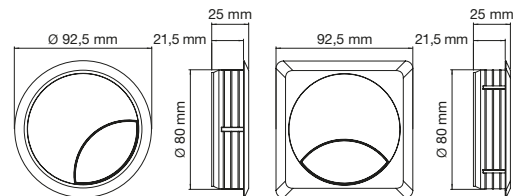

Bianco
White

Marrone
Brown

Beige
Beige

Champagne
Champagne

Grigio chiaro
Light grey

Grigio scuro
Dark grey

Nero
Black

Nichelato
Nickeled

Cromato
Chromed

Ottonato
Brassed

Customer service
+39 0362 320 970
info@maco.it