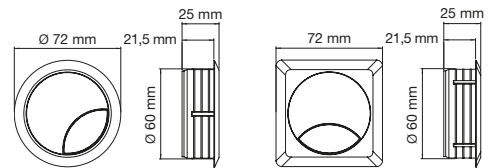

4

Accessori per mobili
Furniture fittings

0960 - 0961 - 0962 - 0963

Bocchetta passacavi Ø mm. 60/80
ad apertura regolabile.

Cable passage Ø mm. 60/80
with adjustable opening.

Ø60 0960

0961

Ø80 0962